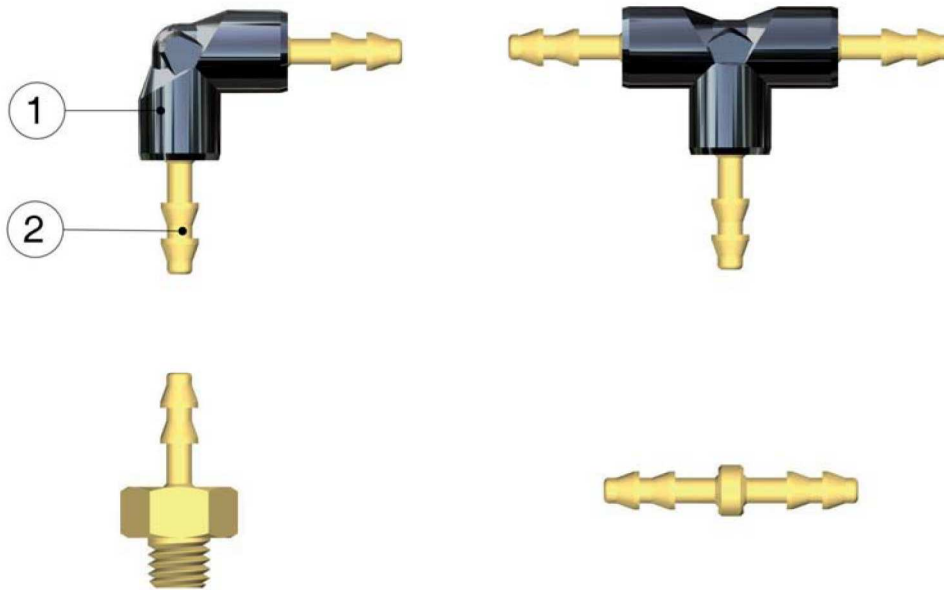

Serie/Series

15000

**RACCORDI PORTAGOMMA
PER TUBI IN MATERIALE PLASTICO**
HOSE ADAPTERS FOR PLASTIC TUBES

Caratteristiche Tecniche | Technical Characteristics

Scheda Materiali | Specifications

- 1 Corpo in Tecnopolimero
- 2 Portagomma in ottone

- 1 Technopolymer Body
- 2 Brass Hose Adapter

Pressioni | Pressures

Pressione minima / Minimum pressure: **-0.99 bar** (-0.099 MPa)
 Pressione massima / Maximum pressure: **10 bar** (1 MPa)

Temperature | Temperatures

1 5 0 0 0

4 - 4

CODICE ARTICOLO
ARTICLE CODE

MISURA
SIZE

15000

RACCORDO PORTAGOMMA DIRITTO MASCHIO - STRAIGHT HOSE MALE ADAPTOR

| D | A | B | L | CH | Conf. Pack. |
|---|------|---|----|----|-------------|
| 2 | - M5 | 4 | 17 | 8 | 50 |
| 3 | - M5 | 4 | 17 | 8 | 50 |
| 4 | - M5 | 4 | 18 | 8 | 50 |
| 6 | - M5 | 4 | 18 | 8 | 50 |