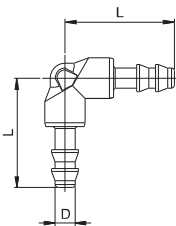

1 5 0 0 0

4 - 4

CODICE ARTICOLO
ARTICLE CODE

MISURA
SIZE

15000

RACCORDO PORTAGOMMA DIRITTO MASCHIO - STRAIGHT HOSE MALE ADAPTOR

| D | A | B | L | CH | Conf. Pack. |
|---|------|---|----|----|-------------|
| 2 | - M5 | 4 | 17 | 8 | 50 |
| 3 | - M5 | 4 | 17 | 8 | 50 |
| 4 | - M5 | 4 | 18 | 8 | 50 |
| 6 | - M5 | 4 | 18 | 8 | 50 |

15040

RACCORDO PORTAGOMMA INTERMEDIO DIRITTO - STRAIGHT BULKHEAD HOSE ADAPTOR

| D | D1 | L | Conf. Pack. |
|---|-----|----|-------------|
| 2 | - 2 | 20 | 50 |
| 3 | - 2 | 20 | 50 |
| 3 | - 3 | 20 | 50 |
| 4 | - 3 | 21 | 50 |
| 4 | - 4 | 22 | 50 |
| 6 | - 4 | 22 | 50 |
| 6 | - 6 | 22 | 50 |

15130

RACCORDO PORTAGOMMA INTERMEDIO A L - BULKHEAD ELBOW HOSE ADAPTOR

| D | L | Conf. Pack. |
|---|------|-------------|
| 2 | 17.5 | 50 |
| 3 | 17.5 | 50 |
| 4 | 22 | 50 |
| 6 | 22 | 50 |

15230

RACCORDO PORTAGOMMA INTERMEDIO A T - BULKHEAD TEE HOSE ADAPTOR