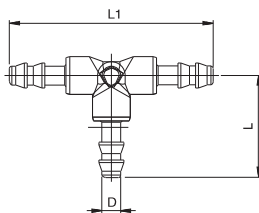

1 5 0 0 0

4 - 4

CODICE ARTICOLO
ARTICLE CODE

MISURA
SIZE

15000

RACCORDO PORTAGOMMA DIRITTO MASCHIO - STRAIGHT HOSE MALE ADAPTOR

| D | A | B | L | CH | Conf. Pack. |
|---|------|---|----|----|-------------|
| 2 | - M5 | 4 | 17 | 8 | 50 |
| 3 | - M5 | 4 | 17 | 8 | 50 |
| 4 | - M5 | 4 | 18 | 8 | 50 |
| 6 | - M5 | 4 | 18 | 8 | 50 |

15040

RACCORDO PORTAGOMMA INTERMEDIO DIRITTO - STRAIGHT BULKHEAD HOSE ADAPTOR

| D | D1 | L | Conf. Pack. |
|---|-----|----|-------------|
| 2 | - 2 | 20 | 50 |
| 3 | - 2 | 20 | 50 |
| 3 | - 3 | 20 | 50 |
| 4 | - 3 | 21 | 50 |
| 4 | - 4 | 22 | 50 |
| 6 | - 4 | 22 | 50 |
| 6 | - 6 | 22 | 50 |

15130

RACCORDO PORTAGOMMA INTERMEDIO A L - BULKHEAD ELBOW HOSE ADAPTOR

| D | L | Conf. Pack. |
|---|------|-------------|
| 2 | 17.5 | 50 |
| 3 | 17.5 | 50 |
| 4 | 22 | 50 |
| 6 | 22 | 50 |

15230

RACCORDO PORTAGOMMA INTERMEDIO A T - BULKHEAD TEE HOSE ADAPTOR

| D | L | L1 | Conf. Pack. |
|---|------|----|-------------|
| 2 | 17.5 | 35 | 50 |
| 3 | 17.5 | 35 | 50 |
| 4 | 22 | 44 | 50 |
| 6 | 22 | 44 | 50 |